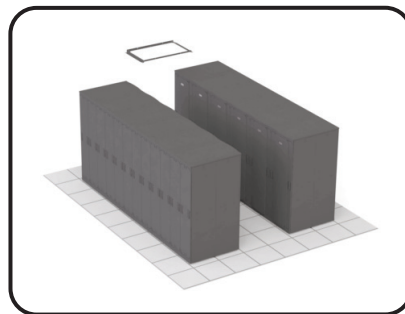

## Cold Aisle Containment System

The Cold Aisle Containment System is a passive cooling solution which can be easily applied to improve the efficiency or expand the capacity of a data center with minimal incremental cost. By containing the cold air supply and isolating it from the rest of the room, cold aisle containment prevents mixing of cold and hot air. The room's perimeter cooling system can now operate more efficiently because it does not have to compensate for the detrimental impact of mixed airflow. This allows the cooling system to operate at higher temperatures while still sufficiently and safely cooling the equipment. Higher temperatures reduce energy costs through lower fan speeds, higher chilled water temperatures, and more frequent use of free cooling. This efficiency also provides additional capacity to cool greater heat densities with the existing cooling system without investing in more costly active supplemental cooling products.

**Easy to Install** – Quickly and easily attaches to VersaPOD, V600 and V800 cabinets

**Retrofittable** – Leverages existing perimeter cooling system and hot aisle / cold aisle arrangement

**Thermal Isolation** — Robust seals and self-closing doors ensure optimal isolation between hot and cold air