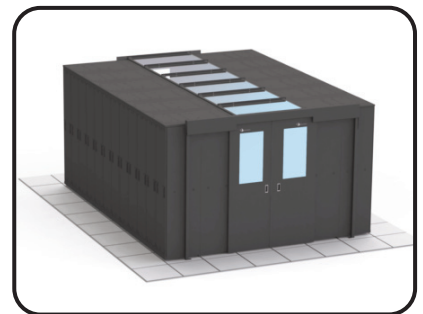

## Cold Aisle Containment System

The Cold Aisle Containment System is a passive cooling solution which can be easily applied to improve the efficiency or expand the capacity of a data center with minimal incremental cost. By containing the cold air supply and isolating it from the rest of the room, cold aisle containment prevents mixing of cold and hot air. The room's perimeter cooling system can now operate more efficiently because it does not have to compensate for the detrimental impact of mixed airflow. This allows the cooling system to operate at higher temperatures while still sufficiently and safely cooling the equipment. Higher temperatures reduce energy costs through lower fan speeds, higher chilled water temperatures, and more frequent use of free cooling. This efficiency also provides additional capacity to cool greater heat densities with the existing cooling system without investing in more costly active supplemental cooling products.

**Easy to Install** – Quickly and easily attaches to VersaPOD, V600 and V800 cabinets

**Retrofittable** – Leverages existing perimeter cooling system and hot aisle / cold aisle arrangement

**Thermal Isolation** — Robust seals and self-closing doors ensure optimal isolation between hot and cold air