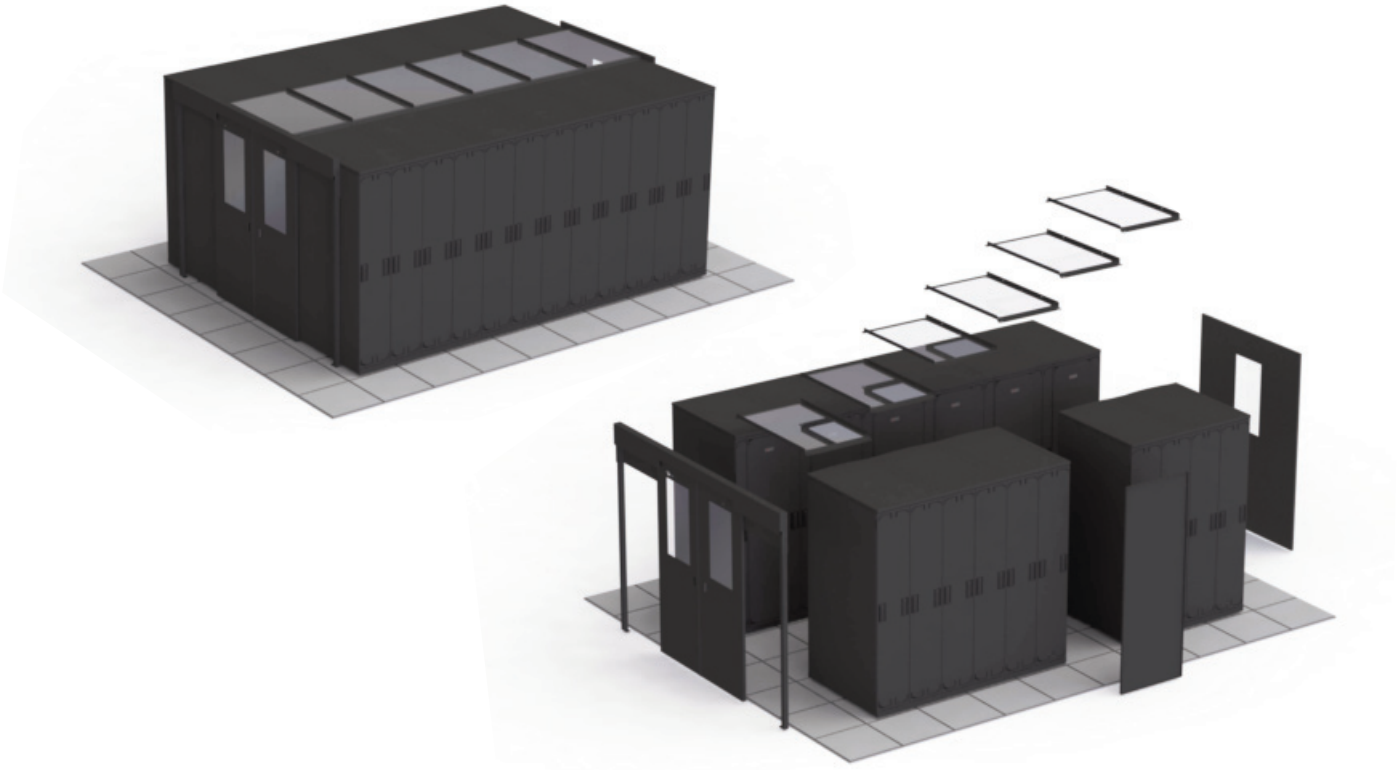

## Cold Aisle Containment System

The Cold Aisle Containment System is a passive cooling solution which can be easily applied to improve the efficiency or expand the capacity of a data center with minimal incremental cost. By containing the cold air supply and isolating it from the rest of the room, cold aisle containment prevents mixing of cold and hot air. The room's perimeter cooling system can now operate more efficiently because it does not have to compensate for the detrimental impact of mixed airflow. This allows the cooling system to operate at higher temperatures while still sufficiently and safely cooling the equipment. Higher temperatures reduce energy costs through lower fan speeds, higher chilled water temperatures, and more frequent use of free cooling. This efficiency also provides additional capacity to cool greater heat densities with the existing cooling system without investing in more costly active supplemental cooling products.

**Easy to Install** – Quickly and easily attaches to VersaPOD, V600 and V800 cabinets

**Retrofittable** – Leverages existing perimeter cooling system and hot aisle / cold aisle arrangement

**Thermal Isolation** — Robust seals and self-closing doors ensure optimal isolation between hot and cold air

### End Panels

1200mm wide end panel with window to fill aisle space opposite the door.

- VC-EP-B12B.....End panel, 42U
- VC-EP-A12B.....End panel, 45U
- VC-EP-C12B.....End panel, 48U