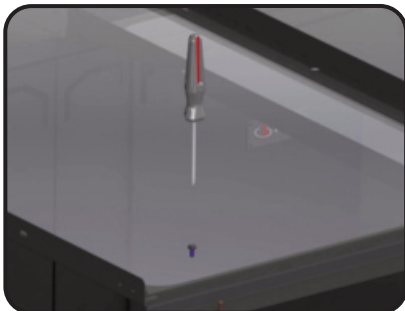

## Cold Aisle Containment System

The Cold Aisle Containment System is a passive cooling solution which can be easily applied to improve the efficiency or expand the capacity of a data center with minimal incremental cost. By containing the cold air supply and isolating it from the rest of the room, cold aisle containment prevents mixing of cold and hot air. The room's perimeter cooling system can now operate more efficiently because it does not have to compensate for the detrimental impact of mixed airflow. This allows the cooling system to operate at higher temperatures while still sufficiently and safely cooling the equipment. Higher temperatures reduce energy costs through lower fan speeds, higher chilled water temperatures, and more frequent use of free cooling. This efficiency also provides additional capacity to cool greater heat densities with the existing cooling system without investing in more costly active supplemental cooling products.

**Easy to Install** – Quickly and easily attaches to VersaPOD, V600 and V800 cabinets

**Retrofittable** – Leverages existing perimeter cooling system and hot aisle / cold aisle arrangement

**Thermal Isolation** — Robust seals and self-closing doors ensure optimal isolation between hot and cold air